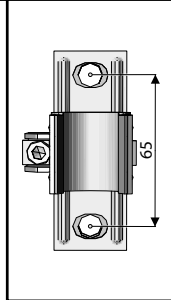

40026702

Instructions de montage
Original mounting instruction

10/05/23
05/10/23

PVA
PVA

	L (mm)
750 W	305
1000 W	397
1250 W	489
1500 W	581