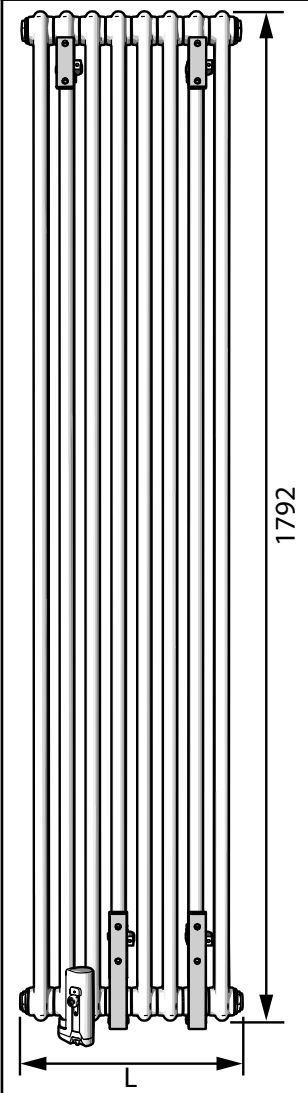

40026702

Instructions de montage
Original mounting instruction

10/05/23
05/10/23

PVA
PVA

	L (mm)
750 W	305
1000 W	397
1250 W	489
1500 W	581