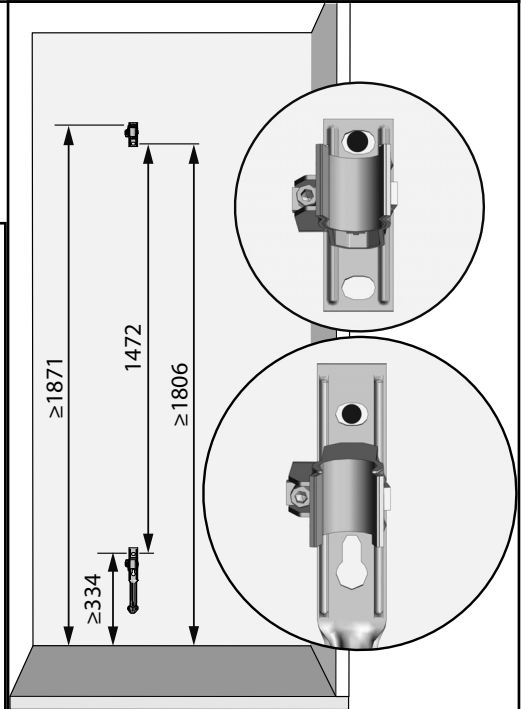

40026702

Instructions de montage
Original mounting instruction

10/05/23
05/10/23

PVA
PVA

	L (mm)
750 W	305
1000 W	397
1250 W	489
1500 W	581