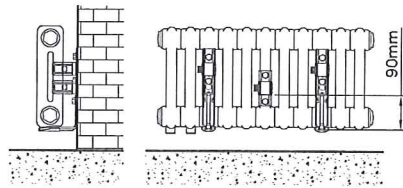

H mm	245-299	300-369	370-484	485-679	680-1000	1001-1500	1501-2200
	SMB2T	SMB30	SMB40	SMB50	SMB75	SMB2T	
	max. 100kg	max. 100kg	max. 100kg	max. 100kg	max. 100kg	max. 100kg	
Model							
2xSMB	4-20 El.	4-20 El.	4-20 El.	4-20 El.	4-15 El.	4-15 El.	4-10 El.
3xSMB	21-35 El.	21-35 El.	21-35 El.	21-35 El.	16-30 El.	16-30 El.	11-20 El.
4xSMB	36-50 El.	36-50 El.	36-50 El.	36-45 El.	31-45 El.	31-45 El.	21-30 El.
5xSMB	51-65 El.	51-65 El.	51-60 El.	46-60 El.	46-60 El.	46-60 El.	31-40 El.

SMB2T H=245-299mm

SMB2T H=1001-2200mm

SMB30/40/50/75