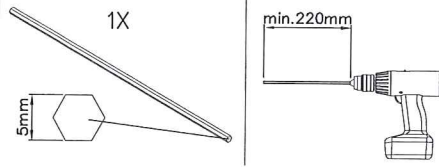

H mm	245-299	300-369	370-484	485-679	680-1000	1001-1500	1501-2200
	SMB2T	SMB30	SMB40	SMB50	SMB75	SMB2T	
	max. 100kg	max. 100kg	max. 100kg	max. 100kg	max. 100kg	max. 100kg	
Model							
2xSMB	4-20 El.	4-20 El.	4-20 El.	4-20 El.	4-15 El.	4-15 El.	4-10 El.
3xSMB	21-35 El.	21-35 El.	21-35 El.	21-35 El.	16-30 El.	16-30 El.	11-20 El.
4xSMB	36-50 El.	36-50 El.	36-50 El.	36-45 El.	31-45 El.	31-45 El.	21-30 El.
5xSMB	51-65 El.	51-65 El.	51-60 El.	46-60 El.	46-60 El.	46-60 El.	31-40 El.

SMB2T H=245-299mm

SMB2T H=1001-2200mm

SMB30/40/50/75