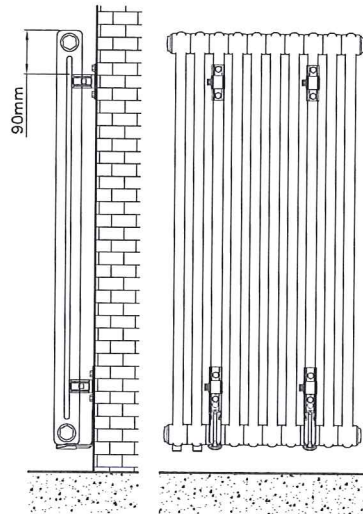

H mm	245-299	300-369	370-484	485-679	680-1000	1001-1500	1501-2200
	SMB2T	SMB30	SMB40	SMB50	SMB75	SMB2T	
	max. 100kg	max. 100kg	max. 100kg	max. 100kg	max. 100kg	max. 100kg	
Model							
2xSMB	4-20 El.	4-20 El.	4-20 El.	4-20 El.	4-15 El.	4-15 El.	4-10 El.
3xSMB	21-35 El.	21-35 El.	21-35 El.	21-35 El.	16-30 El.	16-30 El.	11-20 El.
4xSMB	36-50 El.	36-50 El.	36-50 El.	36-45 El.	31-45 El.	31-45 El.	21-30 El.
5xSMB	51-65 El.	51-65 El.	51-60 El.	46-60 El.	46-60 El.	46-60 El.	31-40 El.

SMB2T H=245-299mm

SMB2T H=1001-2200mm

SMB30/40/50/75